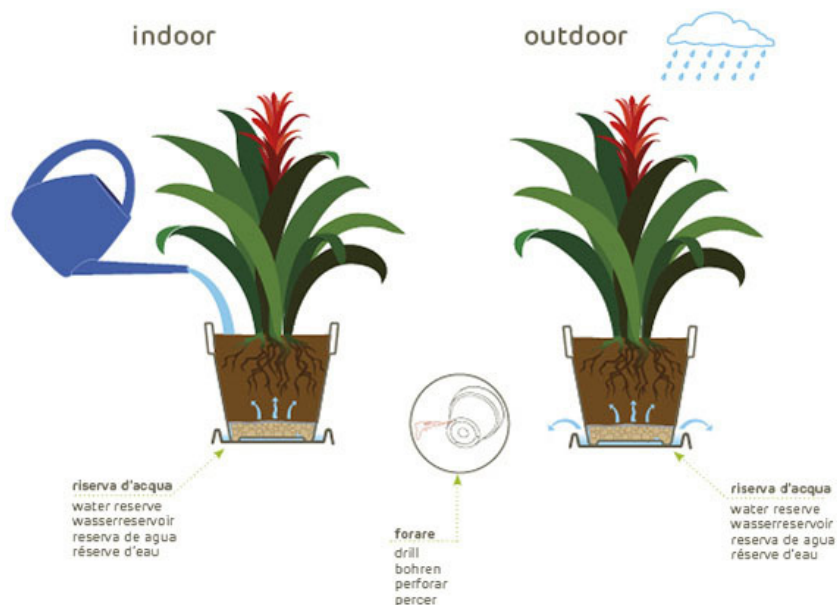

used as cachepot

used as pot with saucer

warnings / cleaning instructions

warnings

- the entire range of products can be used indoors or outdoors.
- do not position the product on an uneven or sloping surface; this will avoid uncontrolled movements.
- keep the article away from heat sources.
- products with straight walls made using the rotational moulding system may show some warping that could become more obvious if the pot is exposed to direct sunlight.

attention: permanent exposure to sun may change the original colour.