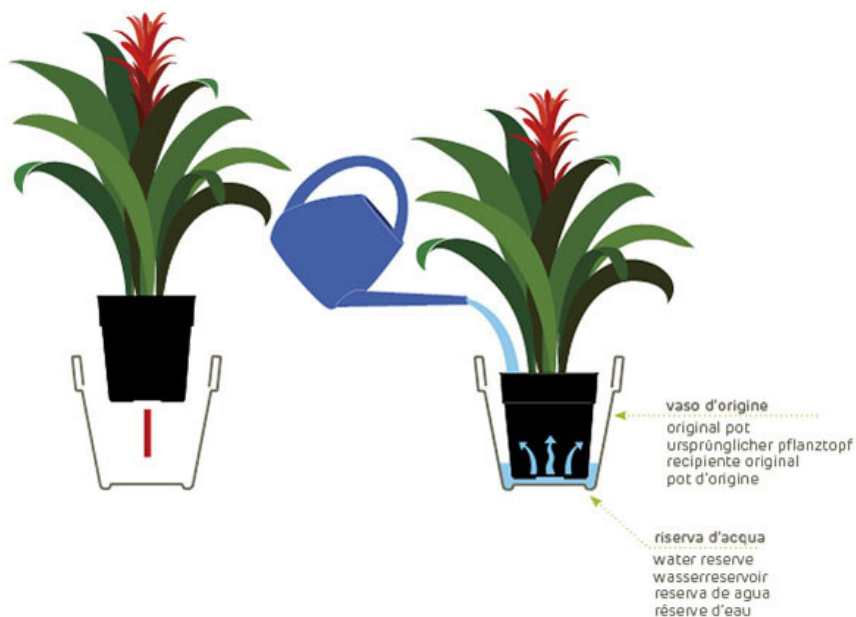

used as cachepot

used as pot with saucer

warnings / cleaning instructions

warnings

- the entire range of products can be used indoors or outdoors.
- do not position the product on an uneven or sloping surface; this will avoid uncontrolled movements.
- keep the article away from heat sources.
- products with straight walls made using the rotational moulding system may show some warping that could become more obvious if the pot is exposed to direct sunlight.

attention: permanent exposure to sun may change the original colour.