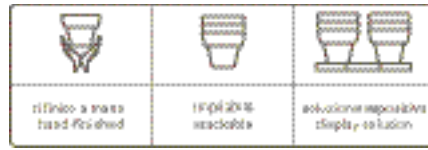

vaso con singola parete • pot with single wall | style collection

LLDPE	100% recyclable	lightweight	antishock	U.V. resistant	-65° C + 85° C resistant

I valori riportati si riferiscono a quanto specificato nella scheda tecnica del produttore delle materie prime
The values shown refer to the specifications in the technical sheet of the raw materials producer

versioni disponibili • available versions

etria vaso • pot

art.	size	C	F	G	N	O	P			
2860	Ø 24	20	24	14	20	13	18	L 6,0	1	
2861	Ø 34	28	34	19	29	19	25	L 18,0	1	
2862	Ø 44	36	44	25	37	26	32	L 39,0	1	
2863	Ø 54	44	54	31	46	33	39	L 73,0	1	
2864	Ø 64	52	64	37	54	37	46	L 123,0	1	
2865	Ø 74	61	74	43	63	42	53	L 192,0	1	

Le misure sono espresse in centimetri
Measures are understood in centimeters

colori • colors

simbologia • symbols