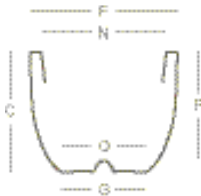

vaso con singola parete • pot with single wall | style collection

LLDPE	100% recyclable	lightweight	antishock	U.V. resistant	-65° C + 85° C resistant

I valori riportati si riferiscono a quanto specificato nella scheda tecnica del produttore delle materie prime
The values shown refer to the specifications in the technical sheet of the raw materials producer

versioni disponibili • available versions

etria vaso • pot

art.	size	C	F	G	N	O	P			
2860	Ø 24	20	24	14	20	13	18	L 6,0	1	
2861	Ø 34	28	34	19	29	19	25	L 18,0	1	
2862	Ø 44	36	44	25	37	26	32	L 39,0	1	
2863	Ø 54	44	54	31	46	33	39	L 73,0	1	
2864	Ø 64	52	64	37	54	37	46	L 123,0	1	
2865	Ø 74	61	74	43	63	42	53	L 192,0	1	

Le misure sono espresse in centimetri
Measures are understood in centimeters

colori • colors

simbologia • symbols