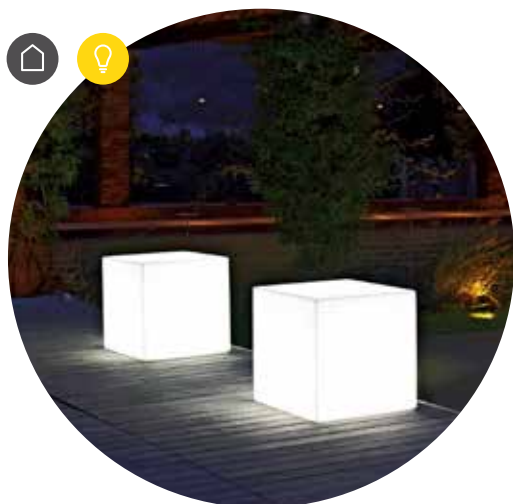

lampada sgabello • light stool | style collection

		
rifinito a mano hand-finished	kit luce montato installed light kit	kit fissaggio a terra ground fixing kit

					
LLDPE	100% recyclable	lightweight	antishock	U.V. resistant	-65° C + 85° C resistant

Le lampade dispongono di un **kit luce** già installato

The lamps are supplied with a **light kit** already installed

versioni disponibili • available versions

kube sgabello • stool

outdoor	size	A	B	C	D	E			outdoor	
2706	40	40	40	40	29	29	A4629	1	5,6 kg	98
2709	50	50	50	50	37	37	A4629	1	10,0 kg	98