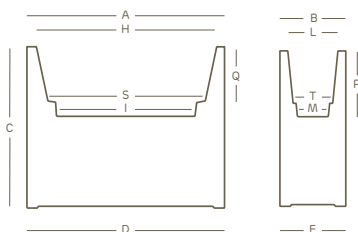

# kube tower

cassetta alta • high plant box | style collection

kit riserva d'acqua water reserve kit	rifinito a mano hand-finished	soluzione espositiva display solution	kit fissaggio a terra ground fixing kit	cassetta vaso abbinati matching plant box pot

LLDPE	100% recyclable	lightweight	antishock	U.V. resistant	-65° C + 85° C resistant

I valori riportati si riferiscono a quanto specificato nella scheda tecnica del produttore delle materie prime  
The values shown refer to the specifications in the technical sheet of the raw materials producer

Disponibile kit riserva d'acqua  
Water reserve kit available

versioni disponibili • available versions

kube tower lampada cassetta • light plant box

art.	size	A	B	C	D	E	H	I	L	M	P	Q	S	T				
2825	70	70,0	30,0	90,0	70,0	30,0	63,0	49,5	23,0	14,0	26,5	20,0	53,0	20,0	L 29,0	A4327	2 x A4629	1

Le misure sono espresse in centimetri  
Measures are understood in centimeters