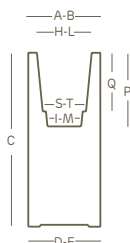

					
LLDPE	100% recyclable	lightweight	antishock	U.V. resistant	-65° C + 85° C resistant

I valori riportati si riferiscono a quanto specificato nella scheda tecnica del produttore delle materie prime
The values shown refer to the specifications in the technical sheet of the raw materials producer

The outdoor lamps have **drainage holes** inside and on the base of the item to allow excess water to flow away

versioni disponibili • available versions

kube tower vaso • pot

indoor	outdoor	size	A • B	C	D • E	H	I	L	M	P	Q	S	T			indoor outdoor	
2831	2832	30	30,0	90,0	30,0	23,0	14,0	23,0	14,0	26,5	20,0	18,0	18,0	A4629	1	8,9 kg	98

Le misure sono espresse in centimetri
Measures are understood in centimeters

colori • colors

98 neutro
neutral

simbologia • symbols

 kit fissaggio a terra
ground fixing kit

 imballo minimo
minimum pack

euro3plast spa