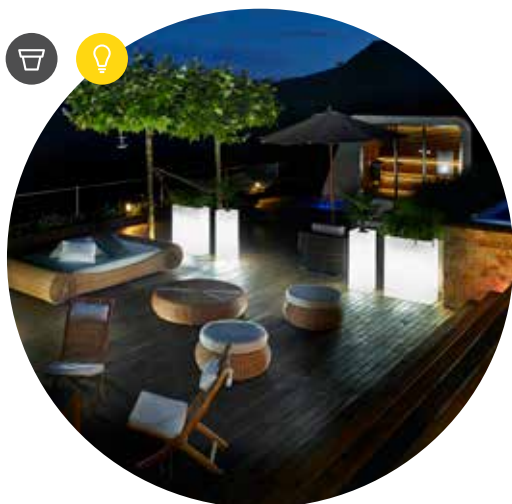

kube tower

lampada vaso alto • light high pot | style collection

			
rifinito a mano hand-finished	kit luce montato installed light kit	kit fissaggio a terra ground fixing kit	cassetta vaso abbinati matching plant box pot

The outdoor lamps have **drainage holes** inside and on the base of the item to allow excess water to flow away

versioni disponibili • available versions

kube tower vaso • pot

indoor	outdoor	size	A • B	C	D • E	H	I	L	M	P	Q	S	T			indoor outdoor	
2831	2832	30	30,0	90,0	30,0	23,0	14,0	23,0	14,0	26,5	20,0	18,0	18,0	A4629	1	8,9 kg	98