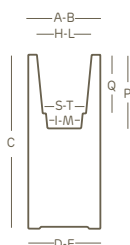

LLDPE	100% recyclable	lightweight	antishock	U.V. resistant	-65° C + 85° C resistant

I valori riportati si riferiscono a quanto specificato nella scheda tecnica del produttore delle materie prime
The values shown refer to the specifications in the technical sheet of the raw materials producer

The outdoor lamps have **drainage holes** inside and on the base of the item to allow excess water to flow away

versioni disponibili • available versions

kube tower vaso • pot

outdoor	size	A • B	C	D • E	H	I	L	M	P	Q	S	T			outdoor
2832	30	30,0	90,0	30,0	23,0	14,0	23,0	14,0	26,5	20,0	18,0	18,0	A4629	1	8,9 kg (98)

Le misure sono espresse in centimetri
Measures are understood in centimeters

colori • colors

98 neutro
neutral

simbologia • symbols

kit fissaggio a terra
ground fixing kit

imballo minimo
minimum pack

euro3plast spa