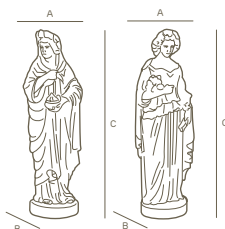

art.	size	A	B	C		
1540	primavera/ spring	41	33	119	1	32
1538	estate/ summer	37	34	121	1	32

Le misure sono espresse in centimetri
Measures are understood in centimeters

colori • colors

32 bianco
white

simbologia • symbols

art.	size	A	B	C		
1537	autunno/ autumn	38	32	122	1	32
1539	inverno/ winter	39	34	122	1	32

Le misure sono espresse in centimetri
Measures are understood in centimeters

colori • colors

32 bianco
white

simbologia • symbols