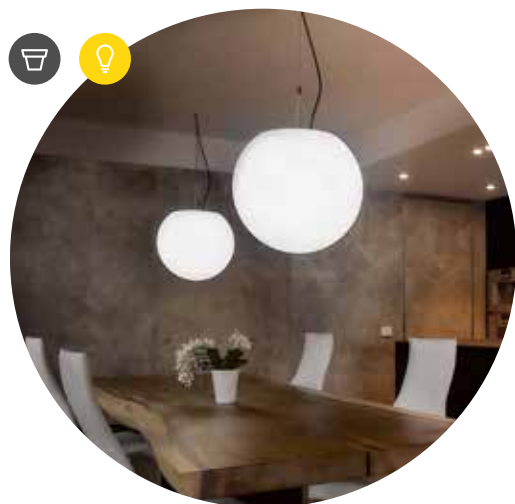

sfera a sospensione

lampada a sospensione • light to suspended | style collection

	
rifinito a mano hand-finished	kit luce montato installed light kit

					
LLDPE	100% recyclable	lightweight	antishock	U.V. resistant	-65° C + 85° C resistant