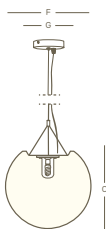

sfera a sospensione

lampada a sospensione • light to suspended | style collection

	
rifinito a mano hand-finished	kit luce montato installed light kit

					
LLDPE	100% recyclable	lightweight	antishock	U.V. resistant	-65° C + 85° C resistant

indoor outdoor	size	C	F	G		indoor outdoor	
3023	Ø 45	40	45	28	1	4,7 kg	98
3024	Ø 55	50	55	31	1	6,5 kg	98
3025	Ø 65	60	65	34	1	9,1 kg	98

Le misure sono espresse in centimetri
Measures are understood in centimeters