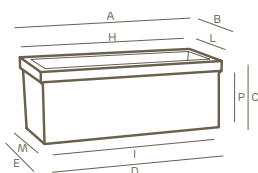

cassetta • plant box | style collection

rifinito a mano hand-finished	cassetta vaso abbinati matching plant box pot

LLDPE	100% recyclable	lightweight	antishock	U.V. resistant	-65° C + 85° C resistant

I valori riportati si riferiscono a quanto specificato nella scheda tecnica del produttore delle materie prime
The values shown refer to the specifications in the technical sheet of the raw materials producer

Disponibile **sottocassetta millerighe** abbinata
Fitting **millerighe oblong tray** available

art.	size	A	B	C	D	E	H	I	L	M	P			millerighe 	
2234	80	80,0	39,0	35,0	74,5	33,0	71,8	73,5	30,2	32,2	33,5	L 76,0	1	1887	
2217	100	99,0	47,0	41,0	94,0	40,7	91,7	92,5	37,7	39,5	39,4	L 157,0	1	1883	

Le misure sono espresse in centimetri
Measures are understood in centimeters

colori • colors

bianco white tortora taupe nero perla pearl black terra di siena

simbologia • symbols

capacità terra
soil capacity