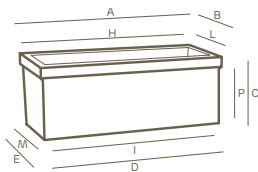

cassetta con doppia parete • plant box with double wall | style collection

rifinito a mano hand-finished	cassetta vaso abbinati matching plant box pot

LLDPE	100% recyclable	lightweight	antishock	U.V. resistant	-65° C + 85° C resistant

Disponibile **sottocassetta siepi** abbinata
Fitting **siepi oblong tray** available

art.	size	A	B	C	D	E	H	I	L	M	P			siepi 			
2376	120	120,0	55,0	48,0	114,5	49,0	110,5	106,0	45,0	40,0	43,2	L 198,0	1	2383	69	87	45

Le misure sono espresse in centimetri
Measures are understood in centimeters

colori • colors

69 tortora
taupe

87 nero perla
pearl black

45 terra di siena

simbologia • symbols

capacità terra
soil capacity

imballo minimo
minimum pack