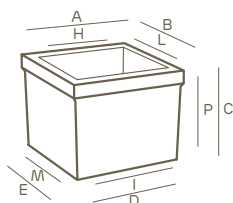

vaso quadro con doppia parete • square pot with double wall | style collection

					
LLDPE	100% recyclable	lightweight	antishock	U.V. resistant	-65° C + 85° C resistant

I valori riportati si riferiscono a quanto specificato nella scheda tecnica del produttore delle materie prime  
The values shown refer to the specifications in the technical sheet of the raw materials producer

Disponibile **sottovaso neze** abbinato  
Fitting **neze saucer** available

art.	size	A	B	C	D	E	H	I	L	M	P			siepi 	neze 
2288	55	55,0	55,0	48,0	49,0	49,0	44,0	38,5	44,0	38,5	43,0	L 78,0	1	  	2093  
2317	71	71,0	71,0	62,0	63,2	63,2	59,0	50,0	59,0	50,0	56,0	L 171,0	1	  	2095  

Le misure sono espresse in centimetri  
Measures are understood in centimeters