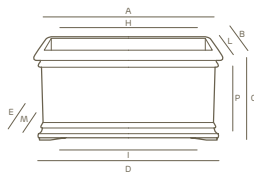

cassetta con doppia parete • plant box with double wall | style collection

					
LLDPE	100% recyclable	lightweight	antishock	U.V. resistant	-65° C + 85° C resistant

I valori riportati si riferiscono a quanto specificato nella scheda tecnica del produttore delle materie prime  
The values shown refer to the specifications in the technical sheet of the raw materials producer

art.	size	A	B	C	D	E	H	I	L	M	P			
1128	100	95,0	47,0	47,0	91,5	44,0	85,0	69,0	36,0	21,0	35,5	L 84,0	1	45

Le misure sono espresse in centimetri  
Measures are understood in centimeters