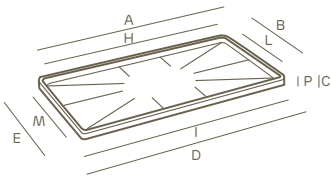

# balaustra festonata

sottocassetta • oblong tray | style collection

LLDPE	100% recyclable	lightweight	antishock	U.V. resistant	-65° C + 85° C resistant

I valori riportati si riferiscono a quanto specificato nella scheda tecnica del produttore delle materie prime  
The values shown refer to the specifications in the technical sheet of the raw materials producer

art.	size	A	B	C	D	E	H	I	L	M	P		
2379	50	53,0	27,0	3,7	52,6	27,0	50,0	48,5	24,5	23,5	3,0	1	45
2380	60	63,0	27,0	3,7	62,8	27,3	60,1	58,3	24,5	23,0	3,2	1	45
1824	80	80,0	28,0	3,8	80,0	27,0	77,4	76,0	24,8	23,5	2,9	1	45
1825	100	102,0	28,0	4,0	102,0	27,0	99,5	97,5	25,0	23,5	3,2	1	45

Le misure sono espresse in centimetri  
Measures are understood in centimeters

colori • colors

simbologia • symbols

45 terra di siena

imballo minimo  
minimum pack