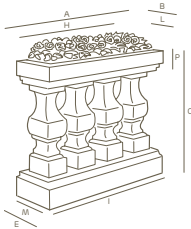

# balaustra per fiori

balaustra per fiori • balustrade for flowers | style collection

LLDPE	100% recyclable	lightweight	antishock	U.V. resistant	-65° C + 85° C resistant

I valori riportati si riferiscono a quanto specificato nella scheda tecnica del produttore delle materie prime  
The values shown refer to the specifications in the technical sheet of the raw materials producer

art.	size	A	B	C	E	H	I	L	M	P		
1303	116	116,0	35,0	87,0	35,0	107,0	101,0	25,0	19,5	12,3	1	32

Le misure sono espresse in centimetri  
Measures are understood in centimeters

colori • colors

32 bianco  
white

simbologia • symbols

imballo minimo  
minimum pack