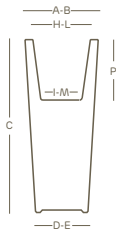

vaso gloss quadro • gloss square pot | style collection

kit riserva d'acqua water reserve kit	rifinito a mano hand-finished	kit posacenere ashtray kit	kit fissaggio a terra ground fixing kit

LLDPE	100% recyclable	lightweight	antishock	U.V. resistant	-65° C + 85° C resistant

art.	size	A	B	C	D	E	H	I	L	M	P	Q	S	T								
2637	25	25	25	56	18	18	18	13	18	13	17	13	15	15	L 4,5				1			
2581	30	30	30	67	21	21	22	14	22	14	26	19	17	17	L 9,0	A4255	A4350	A4629	1			
2638	35	35	35	75	26	26	26	14	26	14	31	24	17	17	L 14,0	A4373			1			
2582	40	40	40	90	28	28	30	21	30	21	33	27	24	24	L 23,0	A4241		A4629	1			

Le misure sono espresse in centimetri
Measures are understood in centimeters

colori • colors

- bianco
white
- ruggine
rust

simbologia • symbols

- capacità terra
soil capacity
- kit riserva d'acqua
water reserve kit
- kit posacenere
ashtray kit
- kit fissaggio a terra
ground fixing kit
- imballo minimo
minimum pack