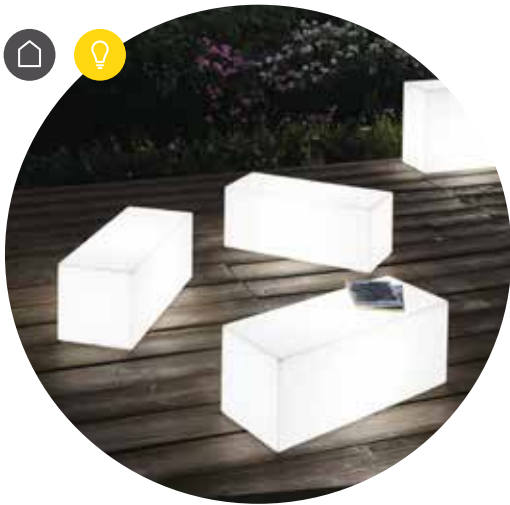

lampada panca • light bench | style collection

		
rifinito a mano hand-finished	kit luce montato installed light kit	kit fissaggio a terra ground fixing kit

					
LLDPE	100% recyclable	lightweight	antishock	U.V. resistant	-65° C + 85° C resistant

Le lampade dispongono di un **kit luce** già installato

The lamps are supplied with a **light kit** already installed

versioni disponibili • available versions

kube panca • bench

indoor	outdoor	rgb E27 indoor	rgb E27 outdoor	size	A	B	C	D	E			indoor outdoor	rgb E27 in/out	(98)
2755	2756	3103	3104	100	100	40	40	90	29	2 x A4629	1	15,2 kg	16,0 kg	