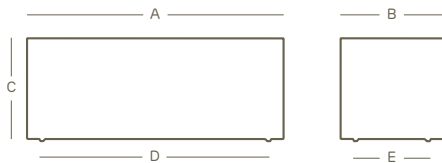

lampada panca • light bench | style collection

		
rifinito a mano hand-finished	kit luce montato installed light kit	kit fissaggio a terra ground fixing kit

					
LLDPE	100% recyclable	lightweight	antishock	U.V. resistant	-65° C + 85° C resistant

Le lampade dispongono di un **kit luce** già installato

The lamps are supplied with a **light kit** already installed

versioni disponibili • available versions

kube panca • bench

indoor	outdoor	rgb E27 indoor	rgb E27 outdoor	size	A	B	C	D	E			indoor outdoor	rgb E27 in/out	(98)
2755	2756	3103	3104	100	100	40	40	90	29	2 x A4629	1	15,2 kg	16,0 kg	

Le misure sono espresse in centimetri
Measures are understood in centimeters

colori • colors

(98) neutro
neutral

simbologia • symbols

 kit fissaggio a terra
ground fixing kit

 imballo minimo
minimum pack