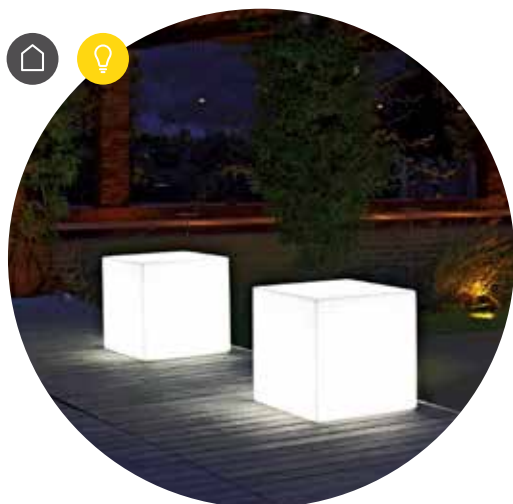

lampada sgabello • light stool | style collection

		
rifinito a mano hand-finished	kit luce montato installed light kit	kit fissaggio a terra ground fixing kit

					
LLDPE	100% recyclable	lightweight	antishock	U.V. resistant	-65° C + 85° C resistant

Le lampade dispongono di un **kit luce** già installato

The lamps are supplied with a **light kit** already installed

versioni disponibili • available versions

kube sgabello • stool

indoor	outdoor	size	A	B	C	D	E			indoor outdoor	
2705	2706	40	40	40	40	29	29	A4629	1	5,6 kg	98
2708	2709	50	50	50	50	37	37	A4629	1	10,0 kg	98