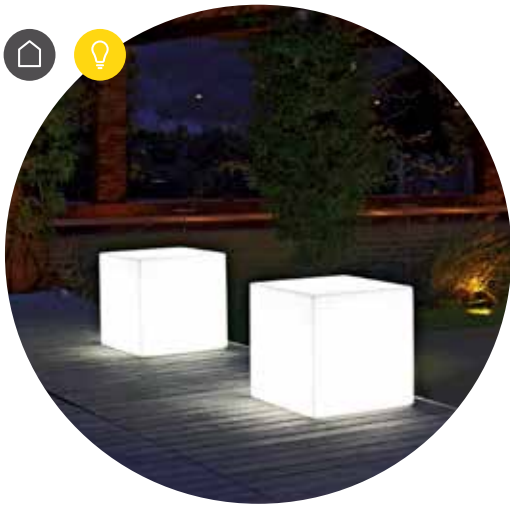

lampada sgabello • light stool | style collection

		
rifinito a mano hand-finished	kit luce montato installed light kit	kit fissaggio a terra ground fixing kit

					
LLDPE	100% recyclable	lightweight	antishock	U.V. resistant	-65° C + 85° C resistant

Le lampade dispongono di un **kit luce** già installato

The lamps are supplied with a **light kit** already installed

versioni disponibili • available versions

**kube sgabello • stool**

indoor	outdoor	rgb indoor	rgb outdoor	size	A	B	C	D	E			indoor outdoor	rgb in/out	
2705	2706	2707	2707	40	40	40	40	29	29	A4629	1	5,6 kg	6,4 kg	98
2708	2709	2710	2710	50	50	50	50	37	37	A4629	1	10,0 kg	10,8 kg	98