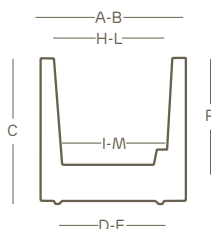

kube mini

lampada vaso quadro • square light pot | style collection

	
rifinito a mano hand-finished	kit luce montato installed light kit

					
LLDPE	100% recyclable	lightweight	antishock	U.V. resistant	-65° C + 85° C resistant

Le lampade dispongono di un **kit luce** già installato

The lamps are supplied with a **light kit** already installed

versioni disponibili • available versions

kube mini vaso • pot

indoor	size	A	B	C	D	E	H	I	L	M	P		indoor
2783	20	20	20	20	15	15	15	12	15	12	14,5	1	1,3 kg 98

Le misure sono espresse in centimetri
Measures are understood in centimeters

colori • colors

98 neutro
neutral

simbologia • symbols

 imballo minimo
minimum pack