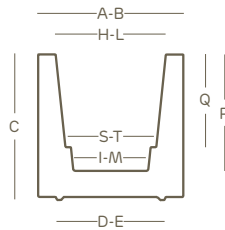

vaso gloss • gloss pot | style collection

kit riserva d'acqua water reserve kit	rifinito a mano hand-finished	soluzione espositiva display solution	kit fissaggio a terra ground fixing kit

LLDPE	100% recyclable	lightweight	antishock	U.V. resistant	-65° C + 85° C resistant

I valori riportati si riferiscono a quanto specificato nella scheda tecnica del produttore delle materie prime
The values shown refer to the specifications in the technical sheet of the raw materials producer

Disponibile kit riserva d'acqua
Water reserve kit available

versioni disponibili • available versions

kube vaso • pot
kube vaso con ruote • pot with castors
kube vaso gloss con ruote • gloss pot with castors

art.	size	A	B	C	D	E	H	I	L	M	P	Q	S	T						
2583	30	30	30	30	22	22	23	14	23	14	25	18	17	17	L 9,0	A4255	A4629	1		
2584	40	40	40	40	29	29	30	19	30	19	33	26	24	24	L 22,0	A4241	A4629	1		
2585	50	50	50	50	37	37	38	25	38	25	41	35	30	30	L 45,0	A4242	A4629	1		

Le misure sono espresse in centimetri
Measures are understood in centimeters

colori • colors

bianco
white

ruggine
rust

simbologia • symbols

capacità terra
soil capacity

kit riserva d'acqua
water reserve kit

kit fissaggio a terra
ground fixing kit

imballo minimo
minimum pack

euro3plast spa

viale del lavoro, 45
36048 ponte di barbarano (vi) • italy
tel +39 0444 788200 • fax +39 0444 788290

r.e.a. VI n. 125725
cap.soc € 3.000.000 int. vers.
pi/cf/vat (IT) 00331710244

www.euro3plast.com
info@euro3plast.com