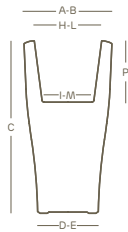

vaso quadro • square pot | style collection

	
rifinito a mano hand-finished	kit fissaggio a terra ground fixing kit

					
LLDPE	100% recyclable	lightweight	antishock	U.V. resistant	-65° C + 85° C resistant

versioni disponibili • available versions

quadrum vaso laccato • lacquered pot  
quadrum lampada vaso • light pot

art.	size	A	B	C	D	E	H	I	L	M	P					
2419	37	37	37	73	26	26	29	22	29	22	27	L 16,0	A4629	1	87	69
2420	51	51	51	100	35	35	39	30	39	30	35	L 41,0	A4629	1	87	69

Le misure sono espresse in centimetri  
Measures are understood in centimeters

colori • colors

87 nero perla  
pearl black

69 avorio  
ivory

simbologia • symbols

 capacità terra  
soil capacity

 kit fissaggio a terra  
ground fixing kit