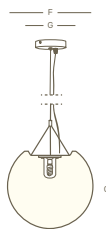

# sfera a sospensione

lampada a sospensione • light to suspended | style collection

	
rifinito a mano hand-finished	kit luce montato installed light kit

					
LLDPE	100% recyclable	lightweight	antishock	U.V. resistant	-65° C + 85° C resistant

indoor outdoor	size	C	F	G		indoor outdoor	
3023	Ø 45	40	45	28	1	4,7 kg	98
3024	Ø 55	50	55	31	1	6,5 kg	98
3025	Ø 65	60	65	34	1	9,1 kg	98

Le misure sono espresse in centimetri  
Measures are understood in centimeters