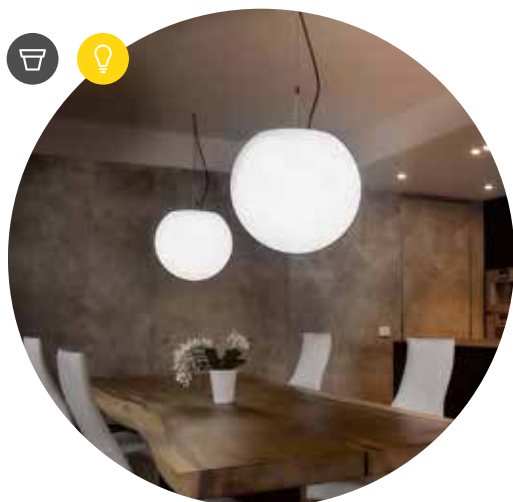

# sfera a sospensione

lampada a sospensione • light to suspended | style collection

	
rifinito a mano hand-finished	kit luce montato installed light kit

					
LLDPE	100% recyclable	lightweight	antishock	U.V. resistant	-65° C + 85° C resistant