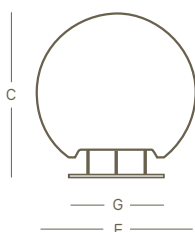

indoor	outdoor	rgb E27 indoor	rgb E27 outdoor	size	C	F	G		indoor	outdoor	rgb E27 in/out
2759	2760	3132	3133	Ø 65	70	65	34	1	12,2 kg	12,8 kg	13,0 kg

Le misure sono espresse in centimetri
Measures are understood in centimeters