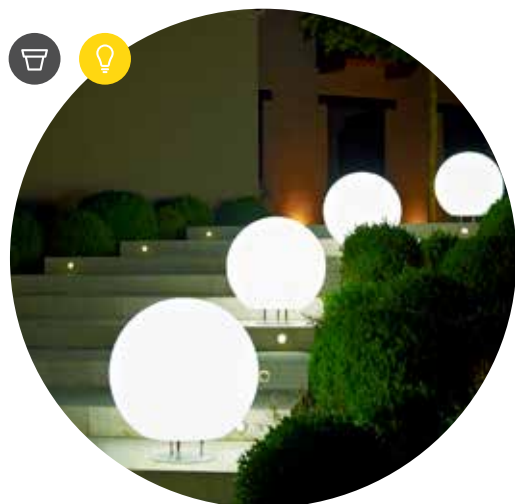

lampada con piedistallo • light with pedestal | style collection

rifinito a mano hand-finished	kit luce montato installed light kit

LLDPE	100% recyclable	lightweight	antishock	U.V. resistant	-65° C + 85° C resistant

Le lampade dispongono di un **kit luce** già installato

The lamps are supplied with a **light kit** already installed

versioni disponibili • available versions

sfera lampada senza piedistallo • light without pedestal
sfera lampada a sospensione • light to suspended